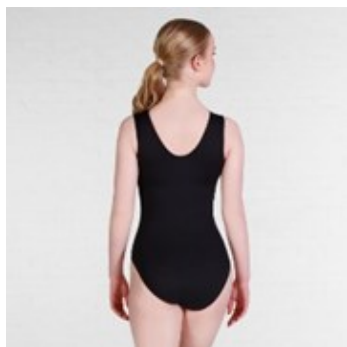

Size conversions

Size	XS	S	M	L	XL	XXL
Size:	XS	S	M	L	XL	XXL
Ladies size:	8	10	12	14	16	18
Waist (to fit):	26	28	30	32	34	36

JUNIOR PLAIN BLACK LEOTARD £15

Child Sizes										
Size	00 / X Small		0 / Small		1 / Medium		2 / Large		3A / X Large	
Approx Age	2-3 Years		3-5 Years		6-8 Years		9-11 Years		12-13 Years	
Height	98-104cm		110-116cm		122-128cm		134-146cm		152-158cm	
	CM	INCH	CM	INCH	CM	INCH	CM	INCH	CM	INCH
Chest	52-54	20-21	56-63	22-25	66-73	26-29	73-81	29-32	81-84	32-33
Waist	48-51	19-20	53-58	21-23	58-63	23-25	63-68	25-27	68-70	27-28
Hips	54-58	21-23	59-63	23-25	64-68	25-27	70-75	28-30	76-80	30-32
Girth	94	37	99	39	117	46	127	50	140	55

SENIOR PLAIN BLACK LEOTARD £18

Adult Sizes

Size	3 / Small		4 / Medium		5 / Large		6 / XLarge	
UK Dress Size	10-12		12-14		14-16		16-18	
Euro Size	38-40		40-42		42-44		44-46	
US Size	6-8		8-10		10-12		12-14	
IT Size	42-44		44-46		46-48		48-50	
	CM	INCH	CM	INCH	CM	INCH	CM	INCH
Chest	81-86	32-34	86-91	34-36	91-97	36-38	96.5-101.6	38-40
Waist	63-71	25-28	71-76	28-30	76-81	30-32	81.3-86.4	32-34
Hips	81-85	32-33	90-95	35-37	100-106	39-42	111.8-116.8	44-46
Girth	145	57	152	60	160	63	167.6	66