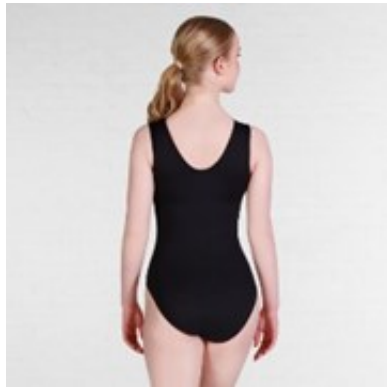

Size conversions

Size	XXS/XS	S/M	L/XL
Size:	XXS/XS	S/M	L/XL
Ladies size:	6/8	10/12	14/16
Waist (to fit):	24/26	28/30	32/34

JUNIOR AND SENIOR LEGGINGS

SENIOR £26

JUNIOR £22

Size conversions

Size	3-4	5-6	7-8	9-10	11-12
Age:	3-4	5-6	7-8	9-10	11-12
Height (cm):	98/104	110/116	122/128	134/140/	146/152
Waist (to fit):	21	22	23	24.5	26
Dimensions:	—	—	—	—	—

Size conversions

Size	XS	S	M	L	XL	XXL
Size:	XS	S	M	L	XL	XXL
Ladies size:	8	10	12	14	16	18
Waist (to fit):	26	28	30	32	34	36

JUNIOR PLAIN BLACK LEOTARD £15

Child Sizes										
Size	00 / X Small		0 / Small		1 / Medium		2 / Large		3A / X Large	
Approx Age	2-3 Years		3-5 Years		6-8 Years		9-11 Years		12-13 Years	
Height	98-104cm		110-116cm		122-128cm		134-146cm		152-158cm	
	CM	INCH	CM	INCH	CM	INCH	CM	INCH	CM	INCH
Chest	52-54	20-21	56-63	22-25	66-73	26-29	73-81	29-32	81-84	32-33
Waist	48-51	19-20	53-58	21-23	58-63	23-25	63-68	25-27	68-70	27-28
Hips	54-58	21-23	59-63	23-25	64-68	25-27	70-75	28-30	76-80	30-32
Girth	94	37	99	39	117	46	127	50	140	55