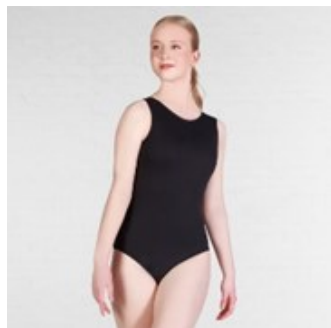

Size conversions

Size	XS	S	M	L	XL	XXL
Size:	XS	S	M	L	XL	XXL
Ladies size:	8	10	12	14	16	18
Waist (to fit):	26	28	30	32	34	36

JUNIOR PLAIN BLACK LEOTARD £15

Child Sizes										
Size	00 / X Small		0 / Small		1 / Medium		2 / Large		3A / X Large	
Approx Age	2-3 Years		3-5 Years		6-8 Years		9-11 Years		12-13 Years	
Height	98-104cm		110-116cm		122-128cm		134-146cm		152-158cm	
	CM	INCH	CM	INCH	CM	INCH	CM	INCH	CM	INCH
Chest	52-54	20-21	56-63	22-25	66-73	26-29	73-81	29-32	81-84	32-33
Waist	48-51	19-20	53-58	21-23	58-63	23-25	63-68	25-27	68-70	27-28
Hips	54-58	21-23	59-63	23-25	64-68	25-27	70-75	28-30	76-80	30-32
Girth	94	37	99	39	117	46	127	50	140	55

SENIOR PLAIN BLACK LEOTARD £18

Adult Sizes

Size	3 / Small		4 / Medium		5 / Large		6 / XLarge	
UK Dress Size	10-12		12-14		14-16		16-18	
Euro Size	38-40		40-42		42-44		44-46	
US Size	6-8		8-10		10-12		12-14	
IT Size	42-44		44-46		46-48		48-50	
	CM	INCH	CM	INCH	CM	INCH	CM	INCH
Chest	81-86	32-34	86-91	34-36	91-97	36-38	96.5-101.6	38-40
Waist	63-71	25-28	71-76	28-30	76-81	30-32	81.3-86.4	32-34
Hips	81-85	32-33	90-95	35-37	100-106	39-42	111.8-116.8	44-46
Girth	145	57	152	60	160	63	167.6	66